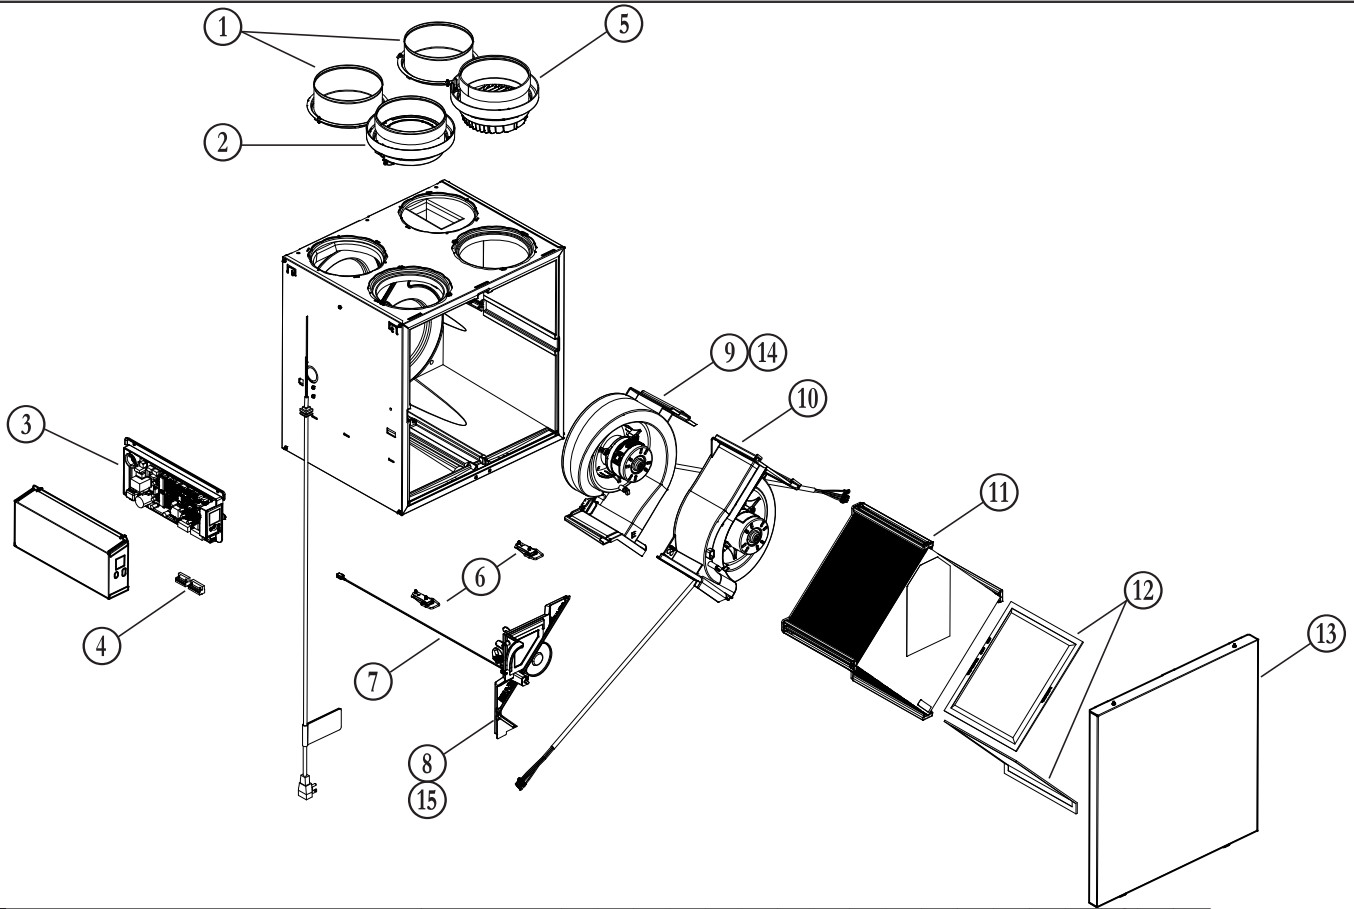

7. SERVICE PARTS

VL0086

| ITEM | DESCRIPTION | PART NUMBER | A110H65RT/RS | V110H65RT/RS | A130H65RT/RS | V130H65RT/RS | A130E65RT/RS | V130E65RT/RS | A160H65RT/RS | V160H65RT/RS | A160E65RT/RS | V160E65RT/RS | A160H75RT/RS | V160H75RT/RS | A160E75RT/RS | V160E75RT/RS | A150H75NT/NS | V150H75NT/NS | A150E75NT/NS | V150E75NT/NS | |
|------|--------------------------------------|-------------|--------------|--------------|--------------|--------------|--------------|--------------|--------------|--------------|--------------|--------------|--------------|--------------|--------------|--------------|--------------|--------------|--------------|--------------|---|
| | | | | | | | | | | | | | | | | | | | | | |
| 1 | 6" port warm side | SV66139 | | | | | | | | | | | | | | | | | | | |
| | 5" port warm side | SV66140 | 2 | 2 | 2 | 2 | 2 | 2 | 2 | 2 | 2 | 2 | 2 | 2 | 2 | 2 | 2 | 2 | 2 | 2 | |
| 2 | 6" metal port motorized damper | SV66135 | | | | | | | 1 | 1 | 1 | 1 | 1 | 1 | 1 | 1 | | | | | |
| | 5" metal port motorized damper | SV66136 | 1 | 1 | 1 | 1 | 1 | 1 | | | | | | | | | 1 | 1 | 1 | 1 | |
| 3 | Electronic assembly | SV66144** | 1 | 1 | 1 | 1 | 1 | 1 | 1 | 1 | 1 | 1 | 1 | 1 | 1 | 1 | 1 | 1 | 1 | 1 | |
| 4 | Terminal blocks | SV66145 | 1 | 1 | 1 | 1 | 1 | 1 | 1 | 1 | 1 | 1 | 1 | 1 | 1 | 1 | 1 | 1 | 1 | 1 | |
| 5 | 6" exhaust port assembly | SV66137 | | | | | | | 1 | 1 | 1 | 1 | 1 | 1 | 1 | 1 | | | | | |
| | 5" exhaust port assembly | SV66138 | 1 | 1 | 1 | 1 | 1 | 1 | | | | | | | | | 1 | 1 | 1 | 1 | |
| 6 | Door latches and keepers for door | SV61218 | 1 | 1 | 1 | 1 | 1 | 1 | 1 | 1 | 1 | 1 | 1 | 1 | 1 | 1 | 1 | 1 | 1 | 1 | |
| 7 | Thermistor | SV66134 | 1 | 1 | 1 | 1 | 1 | 1 | 1 | 1 | 1 | 1 | 1 | 1 | 1 | 1 | 1 | 1 | 1 | 1 | |
| 8 | Recirculation damper with thermistor | SV66148 | 1 | 1 | 1 | 1 | 1 | 1 | 1 | 1 | 1 | 1 | 1 | 1 | 1 | 1 | | | 1 | 1 | |
| 9 | Exhaust blower with damper | SV66142 | 1 | 1 | 1 | 1 | 1 | 1 | 1 | 1 | 1 | 1 | 1 | 1 | 1 | 1 | 1 | 1 | 1 | 1 | |
| 10 | Supply blower assembly | SV66141 | 1 | 1 | 1 | 1 | 1 | 1 | 1 | 1 | 1 | 1 | 1 | 1 | 1 | 1 | 1 | 1 | 1 | 1 | |
| 11 | Core ERV 65 % | SV66113 | | | | | | 1 | 1 | | | 1 | 1 | | | | | | | | |
| | Core ERV 75 % | SV66114 | | | | | | | | | | | | | | 1 | 1 | | | 1 | 1 |
| | Core HRV 65 % | SV66115 | 1 | 1 | 1 | 1 | | | 1 | 1 | | | | | | | | | | | |
| | Core HRV 75 % | SV66116 | | | | | | | | | | | 1 | 1 | | | 1 | 1 | | | |
| 12 | MERV8 filters kit | SV66133 | 1 | 1 | 1 | 1 | 1 | 1 | 1 | 1 | 1 | 1 | 1 | 1 | 1 | 1 | 1 | 1 | 1 | 1 | |
| | | SV66150 | 1 | | 1 | | 1 | | 1 | | 1 | | 1 | | 1 | | 1 | | 1 | | |
| 13 | Door | SV66151 | | 1 | | 1 | | 1 | | 1 | | 1 | | 1 | | 1 | | 1 | | | |
| | | SV66143 | 1 | 1 | 1 | 1 | 1 | 1 | 1 | 1 | 1 | 1 | 1 | 1 | 1 | 1 | 1 | 1 | 1 | 1 | 1 |
| 15 | Separator WE with thermistor | SV66149 | | | | | | | | | | | | | | | 1 | 1 | | | |
| * | Hardware kit | SV66146 | 1 | 1 | 1 | 1 | 1 | 1 | 1 | 1 | 1 | 1 | 1 | 1 | 1 | 1 | 1 | 1 | 1 | 1 | |
| * | Fuse for PCB | SV66147 | 1 | 1 | 1 | 1 | 1 | 1 | 1 | 1 | 1 | 1 | 1 | 1 | 1 | 1 | 1 | 1 | 1 | 1 | |
| * | ½" hose | SV00592 | 1 | 1 | 1 | 1 | 1 | 1 | 1 | 1 | 1 | 1 | 1 | 1 | 1 | 1 | 1 | 1 | 1 | 1 | |