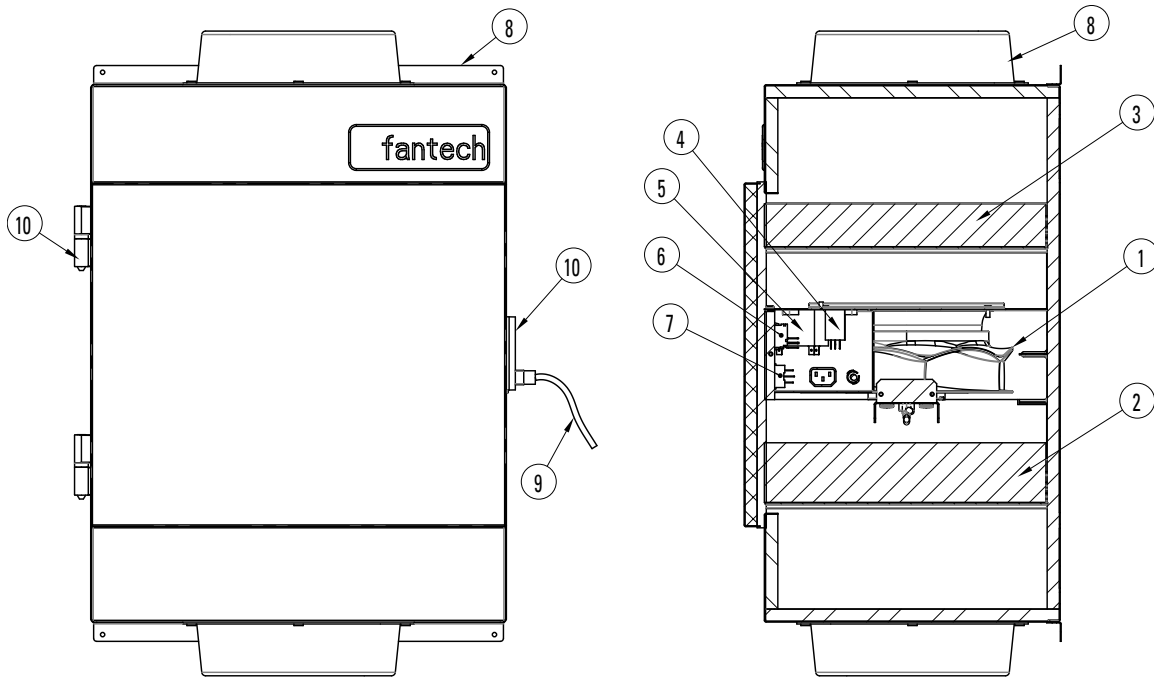

HERO HS300

BOM #	Description	HERO HS300 (463870)
1	Motor Assembly	463137
2	HEPA Filter	463048
3	Pre-filter with Carbon	463046
4	Capacitor, 10 μ F	410040
5	Capacitor, 30 μ F	412303
6	Door Switch	463114
7	Rocker Switch	463138
8	8" Collar Mount Kit	463085
9	Power Cord	463104
10	Door Hinge & Latch kit	463090
	Door Assembly	464015
	Wiring Diagram	463832
	Installation Manual	463882