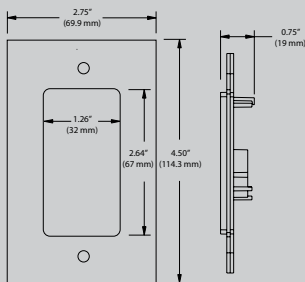

NEW

VECTRA

EHC 1.0 TC

SPECIFICATIONS

Dimensions	2 3/4" x 4 1/2" x 3/4" (66.9 mm x 114.3 mm x 19 mm)
Color	White
Finish	Decora® Style Wall Plate
Mounting	Single gang electrical box compatible
Input Method	2 push button tactile feedback
Voltage	5 VDC
Connection	4 wires, 18/4 AWG screw terminals
Operating Temperature	32-122°F (0-50°C)
Weight	0.5 Lbs (0.23Kg)

EHC 1.5 DC

SPECIFICATIONS

Dimensions	2 3/4" x 4 1/2" x 3/4" (66.9 mm x 114.3 mm x 19 mm)
Screen Material	High Contrast LDC Display backlight
Screen Dimensions	1" x 1" (25.4mm x 25.4 mm)
Color	White
Finish	Decora® Style Wall Plate
Mounting	Single gang electrical box compatible
Input Method	3 push button tactile feedback
Voltage	5 VDC
Connection	4 wires, 18/4 AWG screw terminals
Operating Temperature	32-122°F (0-50°C)
Weight	0.8 Lbs (0.23Kg)