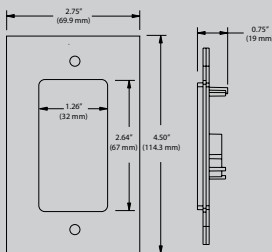

NEW

VECTRA

EHC 1.0 TC

SPECIFICATIONS

Dimensions	2 3/4" x 4 1/2" x 3/4" (66.9 mm x 114.3 mm x 19 mm)
Color	White
Finish	Decora® Style Wall Plate
Mounting	Single gang electrical box compatible
Input Method	2 push button tactile feedback
Voltage	5 VDC
Connection	4 wires, 18/4 AWG screw terminals
Operating Temperature	32-122°F (0-50°C)
Weight	0.5 Lbs (0.23Kg)

EHC 1.5 DC

SPECIFICATIONS

Dimensions	2 3/4" x 4 1/2" x 3/4" (66.9 mm x 114.3 mm x 19 mm)
Screen Material	High Contrast LDC Display backlight
Screen Dimensions	1" x 1" (25.4mm x 25.4 mm)
Color	White
Finish	Decora® Style Wall Plate
Mounting	Single gang electrical box compatible
Input Method	3 push button tactile feedback
Voltage	5 VDC
Connection	4 wires, 18/4 AWG screw terminals
Operating Temperature	32-122°F (0-50°C)
Weight	0.8 Lbs (0.23Kg)